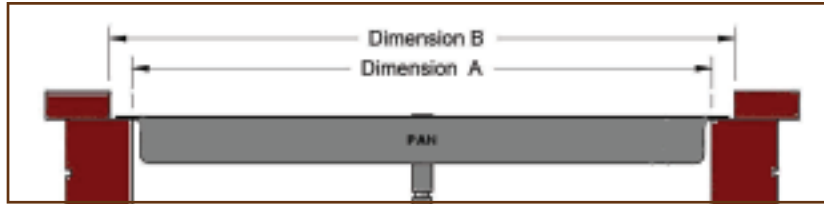

The chart below will help you decide the Remote Electronic Fire Pit Insert that fits your needs.

Remote Electronic Ignition- Helpful Hints

| HPC Components | | | | | Your Enclosure | | | |
|---------------------------|---------------------------------|---------|----------------|-----------------|--------------------|------------------------------|------------------------------------|--------------|
| Model | Center Flame (max) (at 800 ft.) | Log Set | Install Collar | E-Shutoff Valve | Gas Supply* (Min.) | (Dim. A) Pan Support Opening | (Dim. B) Opening 4" Recess of Pan? | Height (Min) |
| Bowl Pan | | | | | | | | |
| 13SS90 | 20" | FPL12W4 | N/A | MSBB | > 3/4" | 14"~15" | > 16" | 22" |
| 19SS90 | 20" | FPL17W5 | IC19GALV | " | " | 20"~21" | > 22" | " |
| 25SS150 | 20" | FPL24W6 | IC25GALV | " | > 1" | 26"~27" | > 28" | " |
| 31SS300 | 24" | " | IC31GALV | MSBB HC | " | 32"~33" | >34" | " |
| 37SS300 HC | 24" | FPL36W6 | IC37GALV | " | " | 38"~39" | > 40" | " |
| 43SS400 HC | 24" | FPL36W6 | IC43GALV | " | " | 43.5"~44" | >46" | " |
| Flat Round Pan | | | | | | | | |
| 18FSS90 | 20" | FPL17W5 | N/A | MSBB | >3/4" | 16" | > 18" | 22" |
| 24FSS150 | 20" | FPL24W6 | " | " | > 1" | 22" | >24" | " |
| 30FSS300 | 24" | " | " | MSBB HC | " | 28" | >30" | " |
| 36FSS300 HC | 16" | FPL36W6 | " | " | " | 34" | >36" | " |
| 42FSS400 HC | 22" | " | " | " | " | 40" | > 42" | " |
| Flat Square Pan | | | | | | | | |
| 18FSS90 SQ | 20" | FPL17W5 | N/A | MSBB | >3/4" | 16"x 16" | > 18"x 18" | 22" |
| 24FSS150 SQ | 20" | FPL24W6 | " | " | > 1" | 22"x22" | >24"x 24" | " |
| 30FSS300 SQ | 24" | " | " | MSBB HC | " | 28"x28" | >30"x 30" | " |
| Flat Rectangle Pan | | | | | | | | |
| 24X15FSS90 | 18" | FPL24W6 | N/A | MSBB | >3/4" | 22"x 13" | > 24"x 15" | 22" |
| 30X18FSS150 | 24" | " | " | " | > 1" | 28"x 16" | > 30"x 18" | " |
| Linear Trough Pan | | | | | | | | |
| 24SS50TRGH | 10" | N/A | N/A | MSBB | >3/4" | 24.5 x 6" | 27 x 8" | 22" |
| 36SS75TRGH | 10" | " | " | " | " | 36.5 x 6" | 39 x 8" | " |
| 48SS100TRGH | 10" | " | " | " | " | 48.5 x 6" | 51 x 8" | " |
| 60SS125TRGH | 10" | " | " | " | " | 60.5 x 6" | 63 x 8" | " |
| 72SS150TRGH | 10" | " | " | " | > 1" | 72.5 x 6" | 75 x 8" | " |
| 96SS200TRGH | 10" | " | " | MSBB HC | " | 96.5 x 6" | 99 x 8" | " |